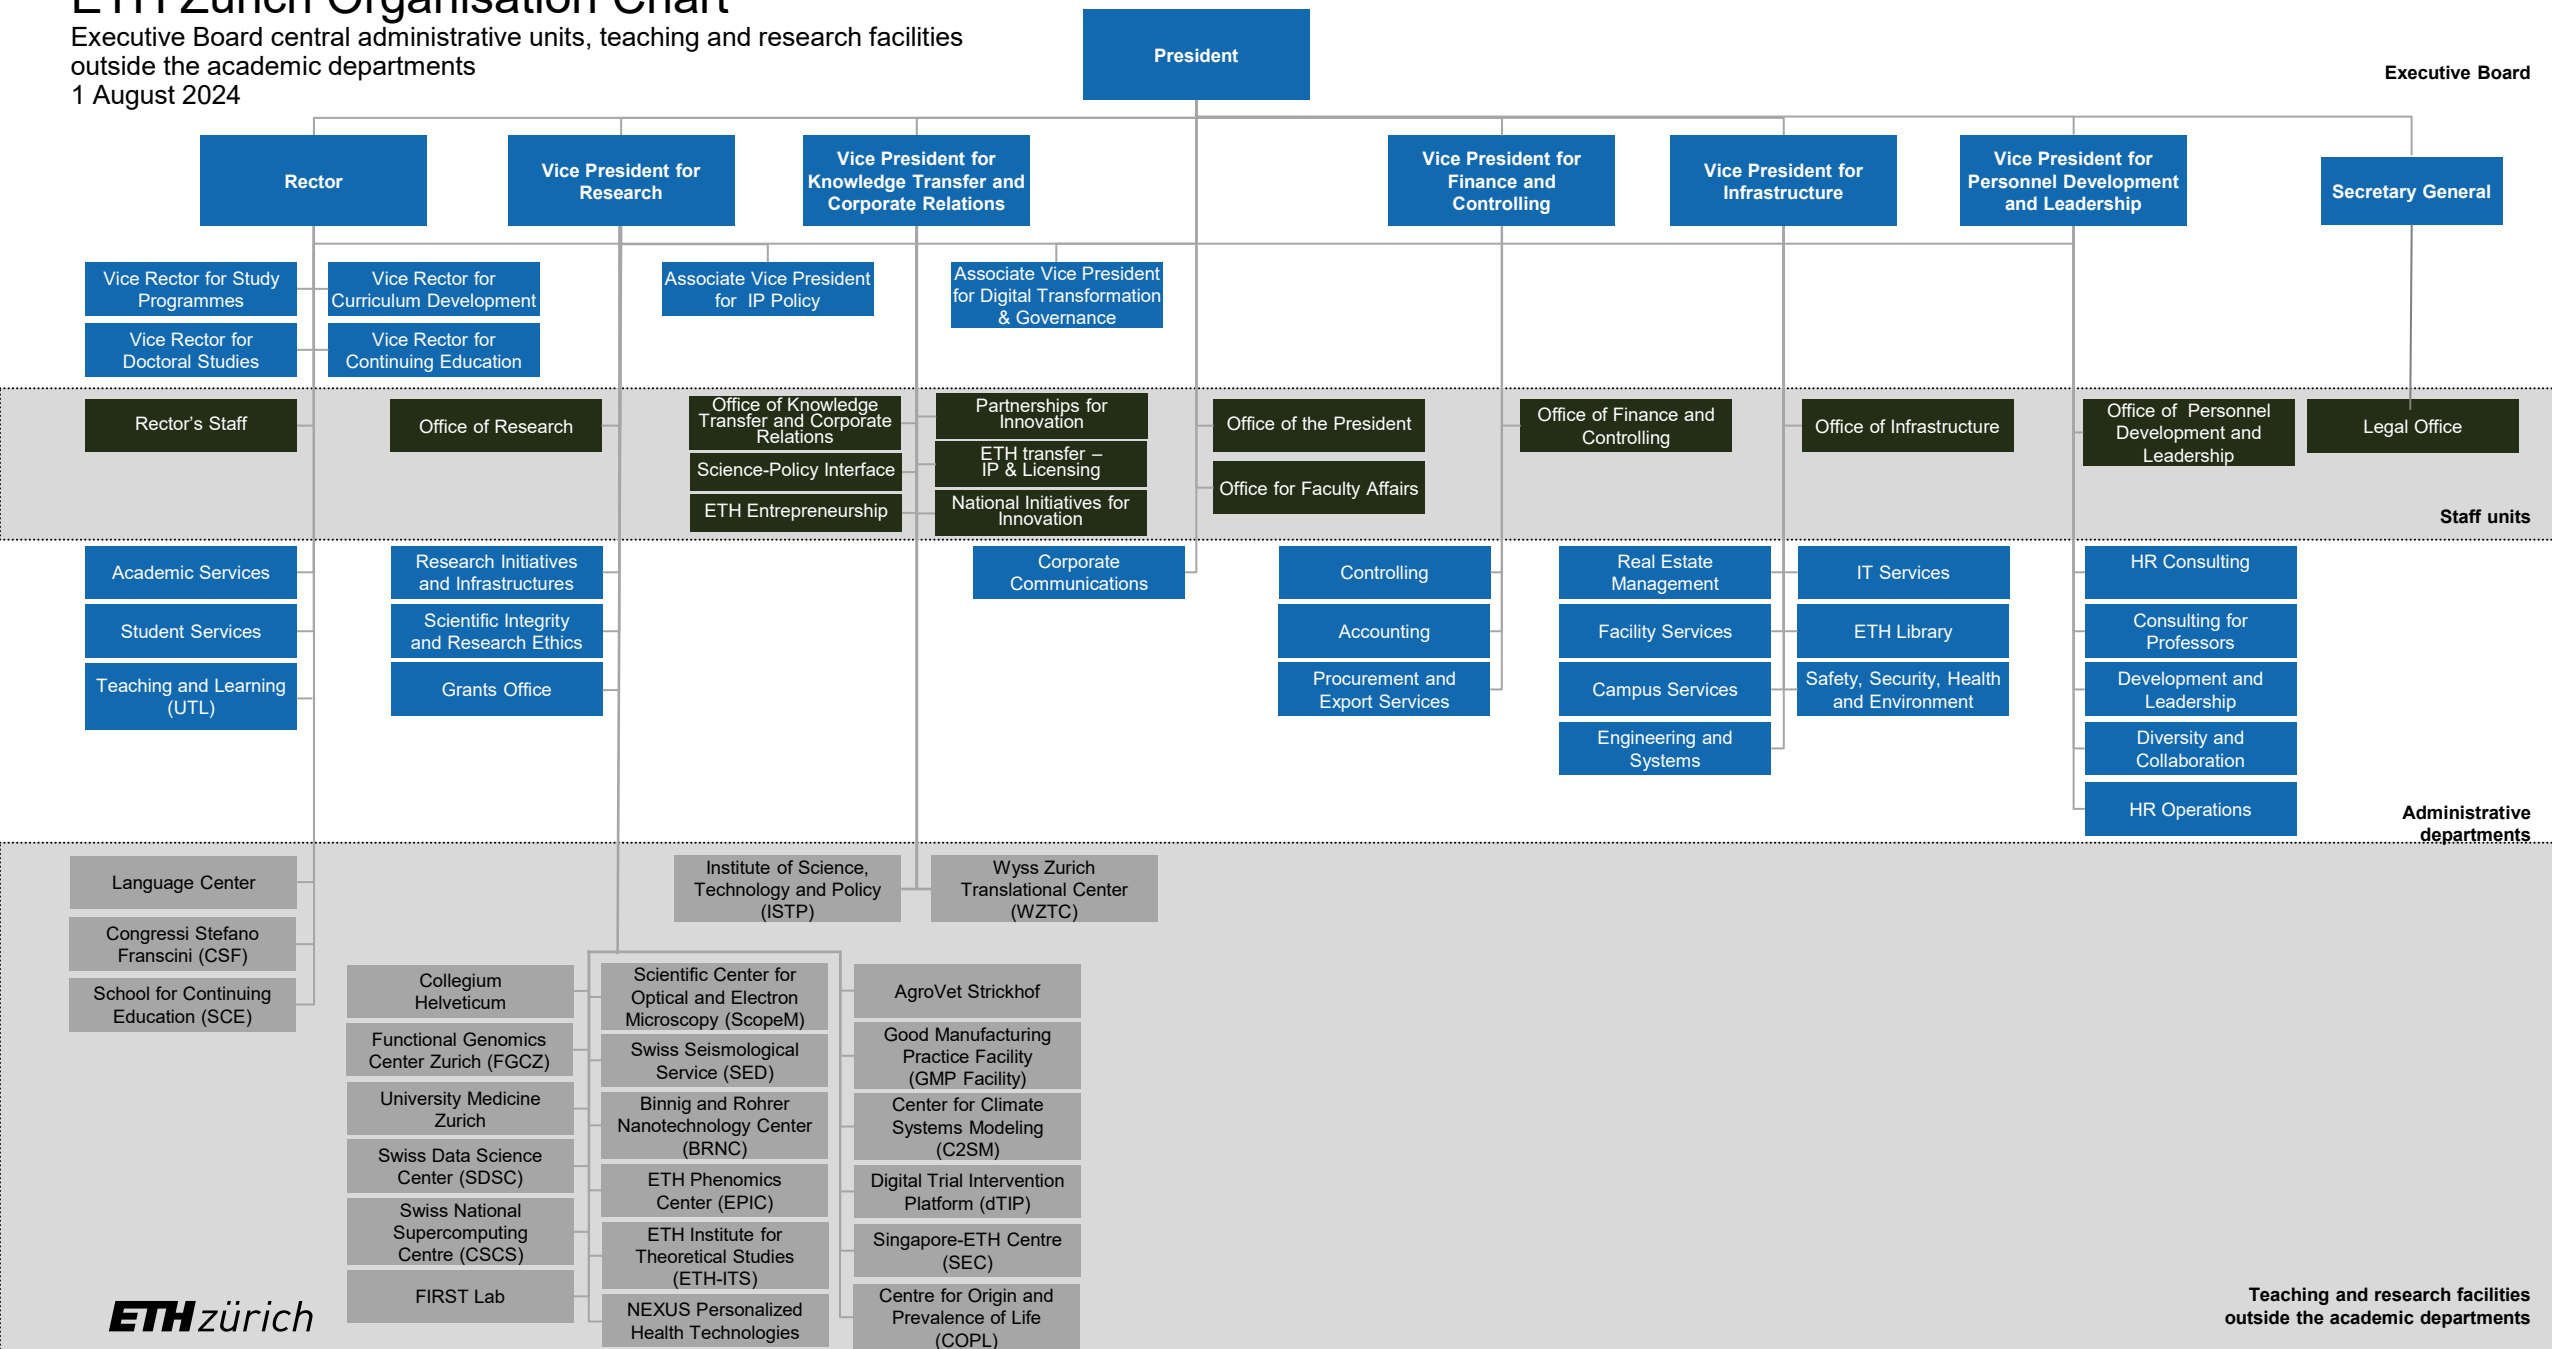

ETH Zurich Organisation Chart

Executive Board central administrative units, teaching and research facilities outside the academic departments

1 August 2024

Executive Board

ETH Zurich Organisation Chart

Executive Board and academic departments

1 August 2024

ETH Zurich Organisation Chart

Executive Board and academic departments
1 August 2024